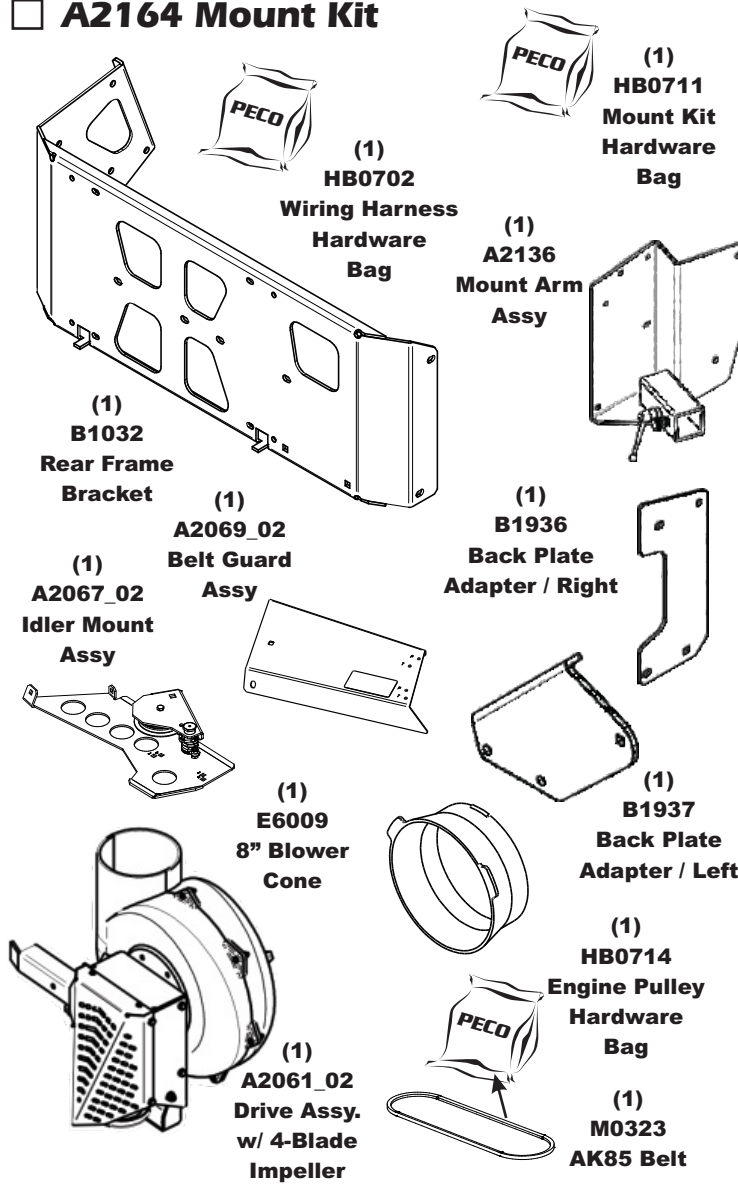

Unit Model #: 47651201

Mower: Bush Hog

Owner's Manual: Q0524

Mower Type: HDZ

Deck Size: 55" & 61"

Vac Type: P12

Deck Type:

Drive Type: PTO-X

Revision #: 2 - Updated Vac, Mount & Weight Kit - Sept 2019

Fits Year(s): 2018-Newer

A2166 Vac Kit

A2164 Mount Kit

A2165 Boot Kit

A2121 Dual Weight Kit / Single Caster

A2162 Quad Weight Kit / Single Caster