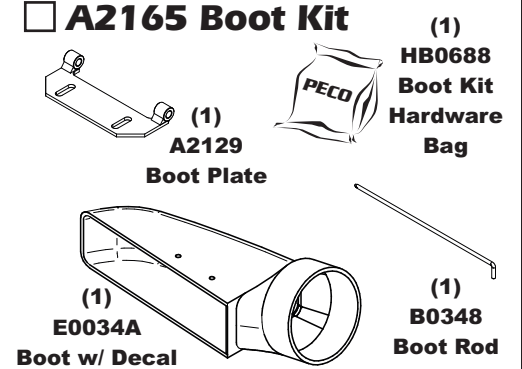

Revision #: 2 - Updated Vac, Mount & Weight Kit - Sept 2019

Fits Year(s): 2018-Newer

A2166 Vac Kit

A2164 Mount Kit

A2165 Boot Kit

A2121 Dual Weight Kit / Single Caster

A2162 Quad Weight Kit / Single Caster