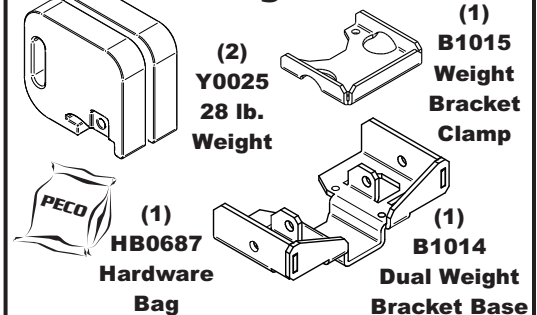

Revision #: 2 - Updated Vac, Mount & Weight Kit - Sept 2019

Fits Year(s): 2018-Newer

A2166 Vac Kit

A2164 Mount Kit

A2165 Boot Kit

A2121 Dual Weight Kit / Single Caster

A2162 Quad Weight Kit / Single Caster