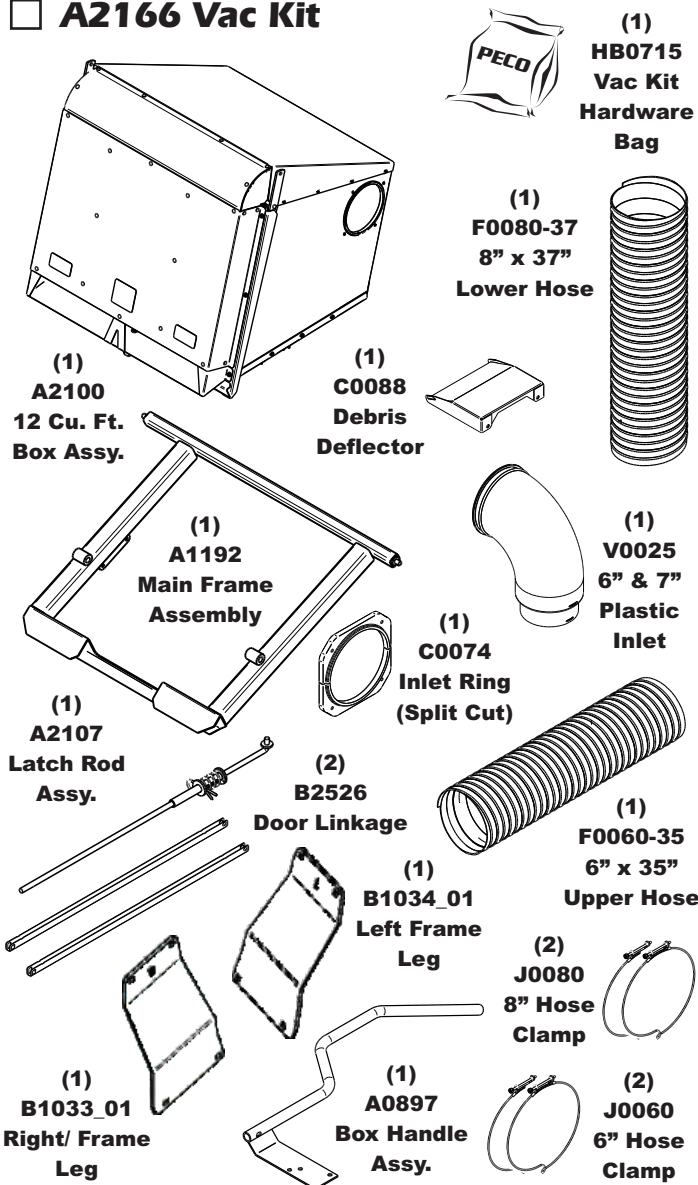

Unit Model #: 47651201

Mower: Bush Hog

Owner's Manual: Q0524

Mower Type: HDZ

Deck Size: 55" & 61"

Vac Type: P12

Deck Type:

Drive Type: PTO-X

Revision #: 2 - Updated Vac, Mount & Weight Kit - Sept 2019

Fits Year(s): 2018-Newer

A2166 Vac Kit

A2164 Mount Kit

A2165 Boot Kit

A2121 Dual Weight Kit / Single Caster

A2162 Quad Weight Kit / Single Caster