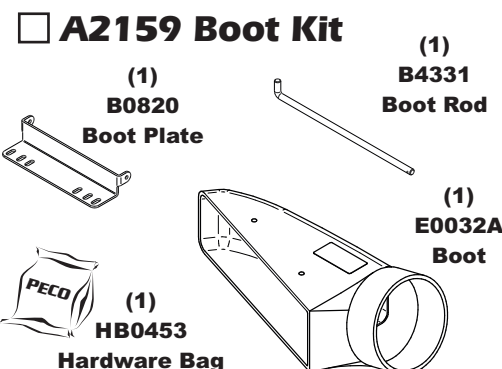

Unit Model #: 49651201

Mower: Country Clipper

Owner's Manual: Q0532

Mower Type: Boss XL

Deck Size: 60"

Vac Type: Pro12

Deck Type:

Drive Type: PTO-X

Revision #: 3 - Updated Weight Kit - XY 08/06/2019

Fits Year(s): 2018-Newer

A2181 Vac Kit

A2177 Mount Kit

A2159 Boot Kit

A2121 Dual Weight Kit / Single Caster

A2162 Quad Weight Kit / Single Caster