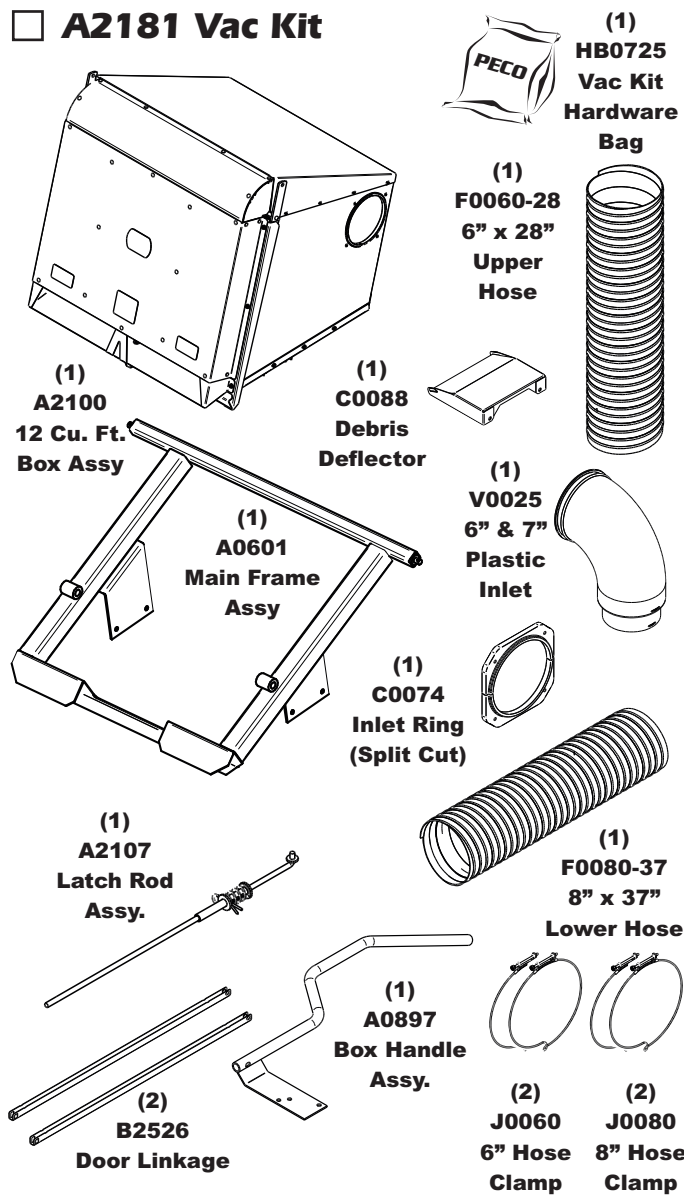

Unit Model #: 49651201

Mower: Country Clipper

Owner's Manual: Q0532

Mower Type: Boss XL

Deck Size: 60"

Vac Type: Pro12

Deck Type:

Drive Type: PTO-X

Revision #: 3 - Updated Weight Kit - XY 08/06/2019

Fits Year(s): 2018-Newer

A2181 Vac Kit

A2177 Mount Kit

A2159 Boot Kit

A2121 Dual Weight Kit / Single Caster

A2162 Quad Weight Kit / Single Caster