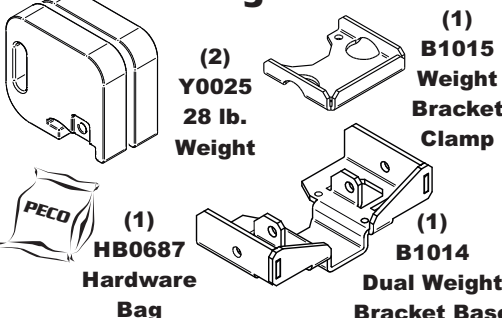

Revision #: 3 - Updated Weight Kit - XY 08/06/2019

Fits Year(s): 2018-Newer

A2181 Vac Kit

A2177 Mount Kit

A2159 Boot Kit

A2121 Dual Weight Kit / Single Caster

A2162 Quad Weight Kit / Single Caster