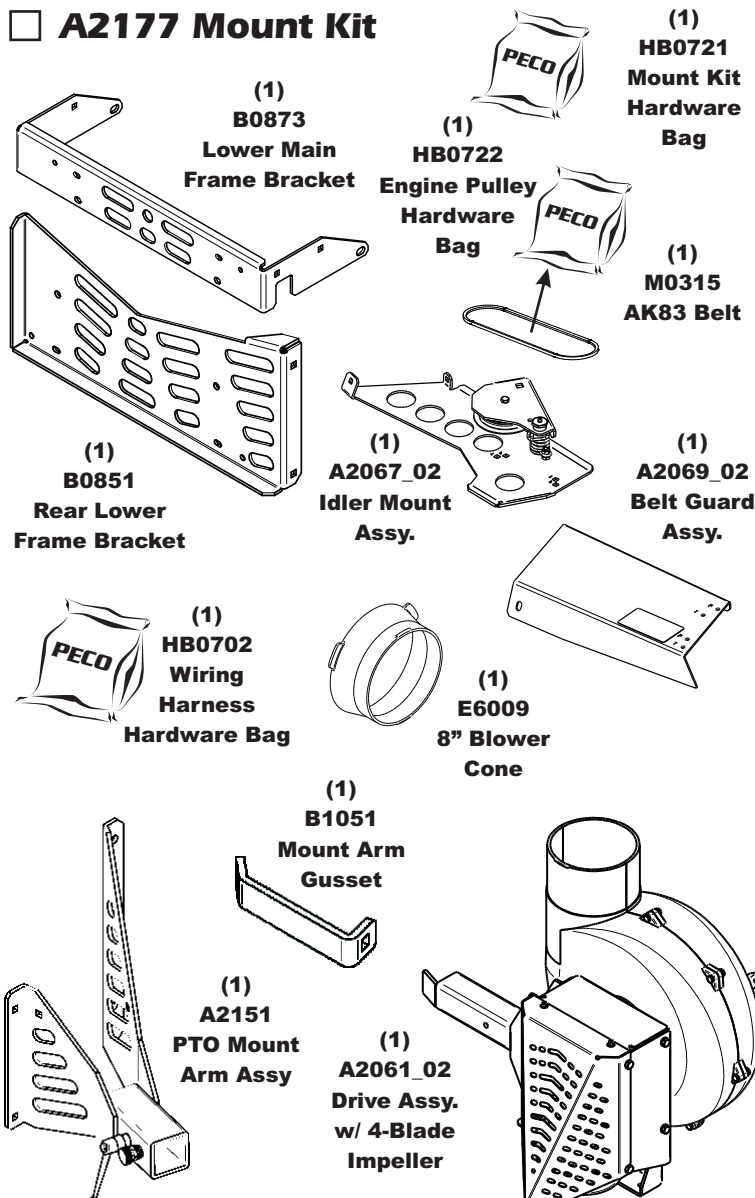

Unit Model #: 49651201

Mower: Country Clipper

Owner's Manual: Q0532

Mower Type: Boss XL

Deck Size: 60"

Vac Type: Pro12

Deck Type:

Drive Type: PTO-X

Revision #: 3 - Updated Weight Kit - XY 08/06/2019

Fits Year(s): 2018-Newer

A2181 Vac Kit

A2177 Mount Kit

A2159 Boot Kit

A2121 Dual Weight Kit / Single Caster

A2162 Quad Weight Kit / Single Caster