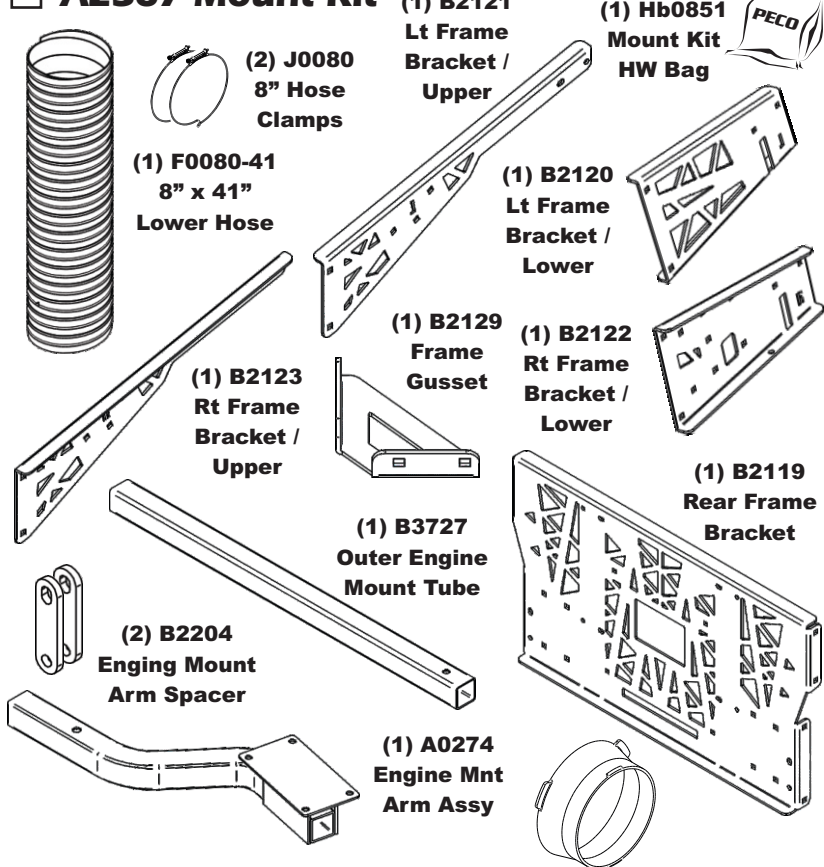

**Unit Model #: 22131541**

**Mower:** Toro Z-Master 4000 Series

**Owner's Manual:** Q0580

**Mower Type:**

**Deck Size:** 60"

**Vac Type:** 15 Cubic Foot Pro 3B

**Deck Type:**

**Drive Type:** Engine Drive

**Revision #:** 0

**Fits Year(s):** 2020 - Newer

**A2373 Vac Kit**

**A2367 Mount Kit**

**A0619 Throttle Kit**

**A2368 Boot Kit**

**A2369 Dual Weight Kit**

**A2370 Quad Weight Kit**