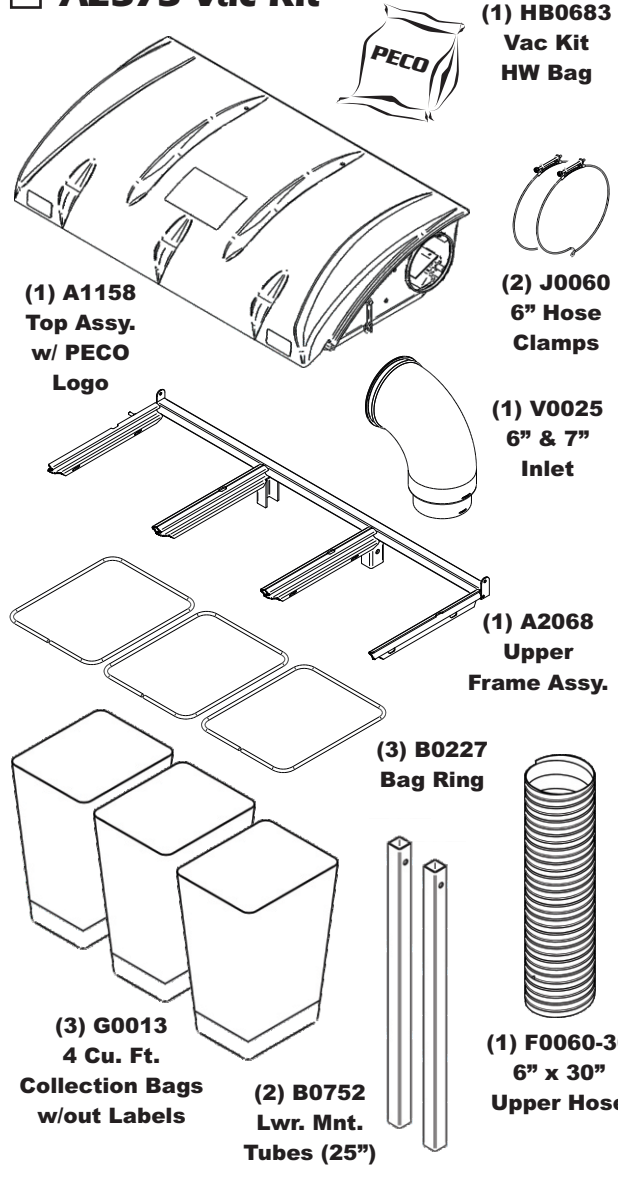

**Unit Model #: 22131541**

**Mower:** Toro Z-Master 4000 Series

**Owner's Manual:** Q0580

**Mower Type:**

**Deck Size:** 60"

**Vac Type:** 15 Cubic Foot Pro 3B

**Deck Type:**

**Drive Type:** Engine Drive

**Revision #:** 0

**Fits Year(s):** 2020 - Newer

**A2373 Vac Kit**

**A2367 Mount Kit**

**A0619 Throttle Kit**

**A2368 Boot Kit**

**A2369 Dual Weight Kit**

**A2370 Quad Weight Kit**