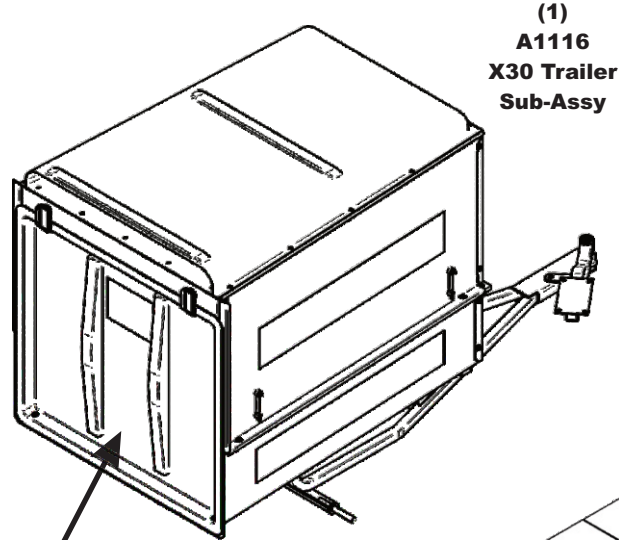

Unit Model #: 7930E

Mower:

Owner's Manual: Q0598

Mower Type:

Deck Size:

Vac Type: X30 Trailer Vac

Deck Type:

Drive Type: E-Drive

Revision #:

Fits Year(s):

Crate Contents

(1)
A1116
X30 Trailer
Sub-Assy

The contents below are placed
inside of the X30 Trailer Sub-Assy

(1)
F0070-66
7" x 66"
Lower Hose

(1)
F0060-60
6" x 60"
Upper Hose

(1)
A0263
Tail Gate
Assy