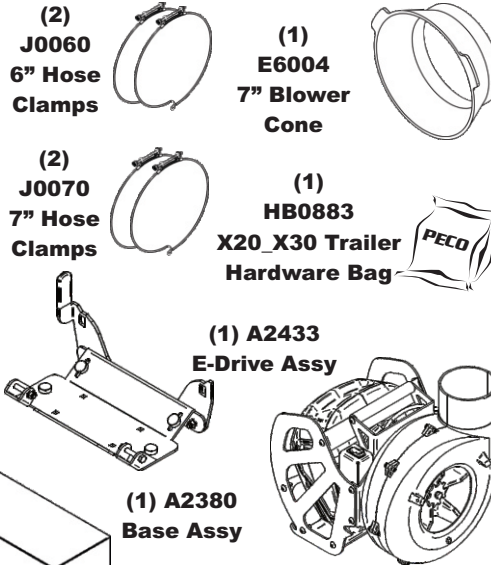

Revision #:

Fits Year(s):

Crate Contents

(1)
A1116
X30 Trailer
Sub-Assy

The contents below are placed
inside of the X30 Trailer Sub-Assy

(1)
F0070-66
7" x 66"
Lower Hose

(1)
F0060-60
6" x 60"
Upper Hose

(1)
A0263
Tail Gate
Assy

(1)
Components
Box

(1)
B3492
Dump
Handle

(2)
H5001
Wheel & Tire

Components Box Contents

(2)
J0060
6" Hose
Clamps

(1)
E6004
7" Blower
Cone

(2)
J0070
7" Hose
Clamps

(1)
HB0883
X20_X30 Trailer
Hardware Bag