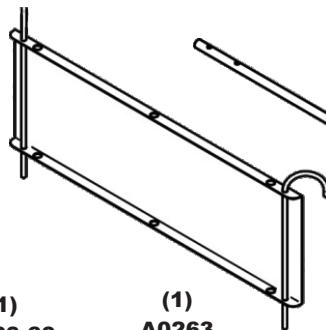

Revision #:

Fits Year(s):

Crate Contents

(1)
A1116
X30 Trailer
Sub-Assy

The contents below are placed
inside of the X30 Trailer Sub-Assy

(1)
F0070-66
7" x 66"
Lower Hose

(1)
F0060-60
6" x 60"
Upper Hose

(1)
A0263
Tail Gate
Assy

(1)
Components
Box

(1)
B3492
Dump
Handle

(2)
H5001
Wheel & Tire

Components Box Contents

(2)
J0060
6" Hose
Clamps

(1)
E6004
7" Blower
Cone

(2)
J0070
7" Hose
Clamps

(1)
HB0883
X20_X30 Trailer
Hardware Bag