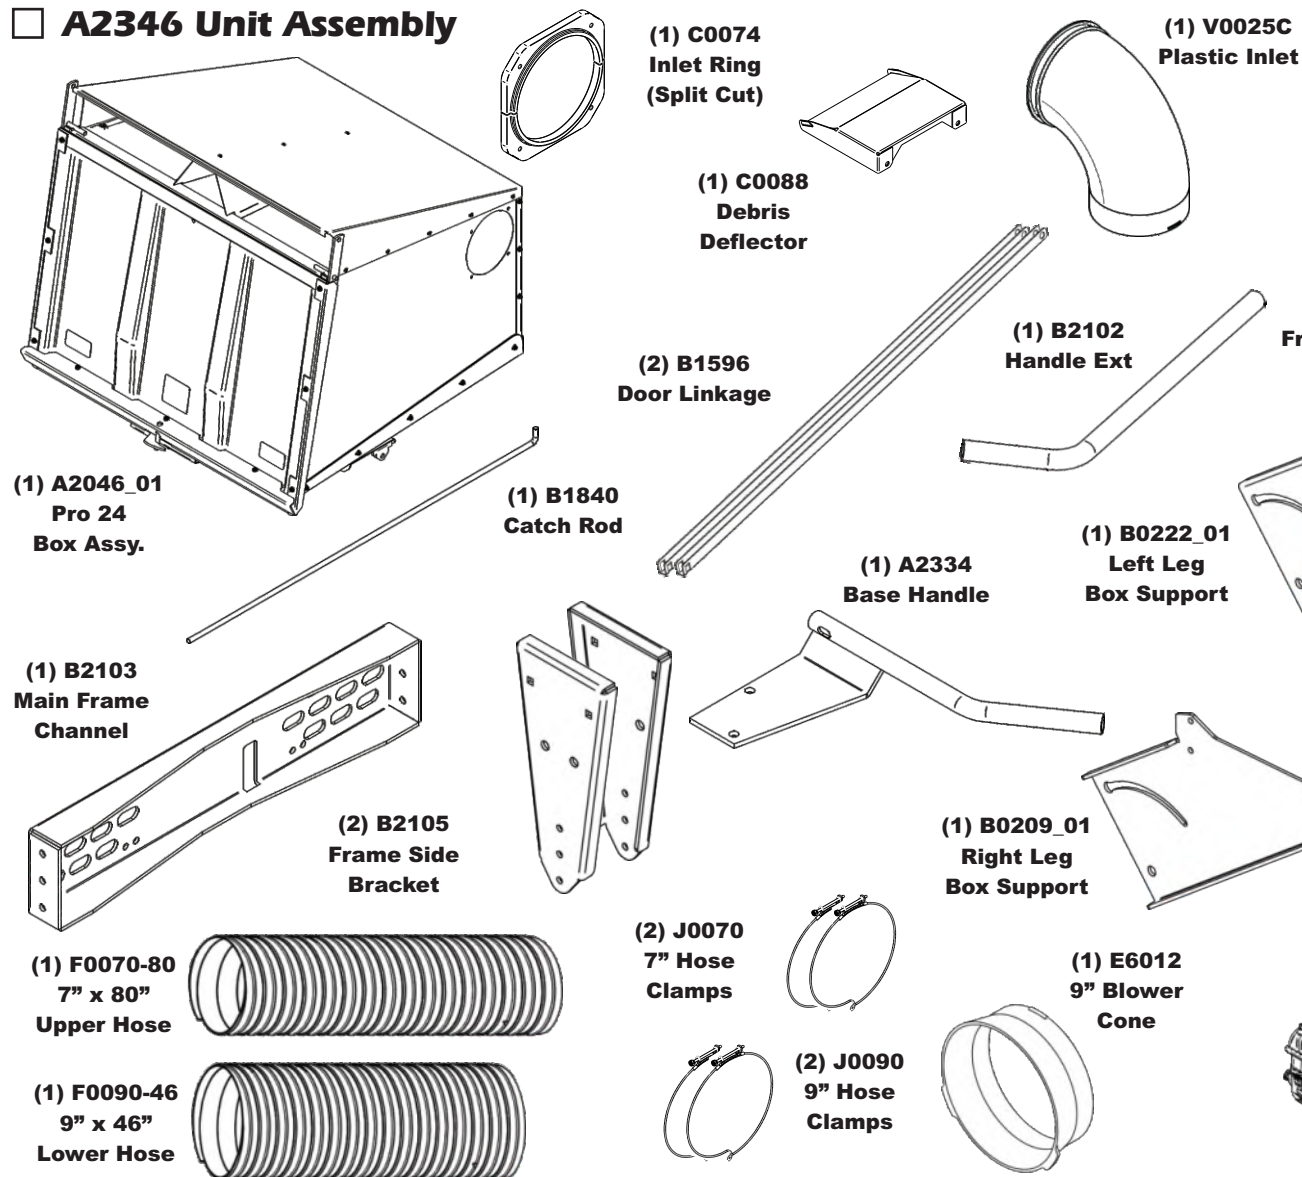

Unit Model #: 06742408

Mower: John Deere

Owner's Manual: Q0498

Mower Type: TerrainCut 1550, 1570, 1575 (Cab)

Deck Size: 60" & 72"

Vac Type: Pro24 DFS

Deck Type:

Drive Type: 14HP Briggs & Stratton Vanguard

Revision #: 2 - Updated Models Fit - KR 2022

Fits Year(s): 2015 - Newer

A2346 Unit Assembly

A1767 Boot Kit